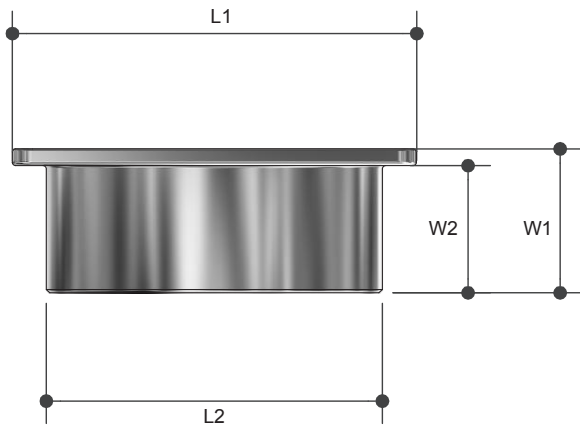

Floor Grates

SQUARE FIXED

FLG11

Product Specifications

MT MONOPOLY™
T A P W A R E

Specifications

To suit DN50 pipe

Sizing Chart (MM)

	SIZE	L1	L2	W1	W2
FLG11	50	60	50	22	19

Features

Watermark approved

Chrome plated finish

Solid Brass

Tested and certified to WMTS 040

For more information on Monopoly Tapware, contact:
Austworld 15 Activity Crescent, Molendinar, Queensland 4214 Australia
P. 1300 780 430 F. 1300 780 441 E. info@austworld.com.au