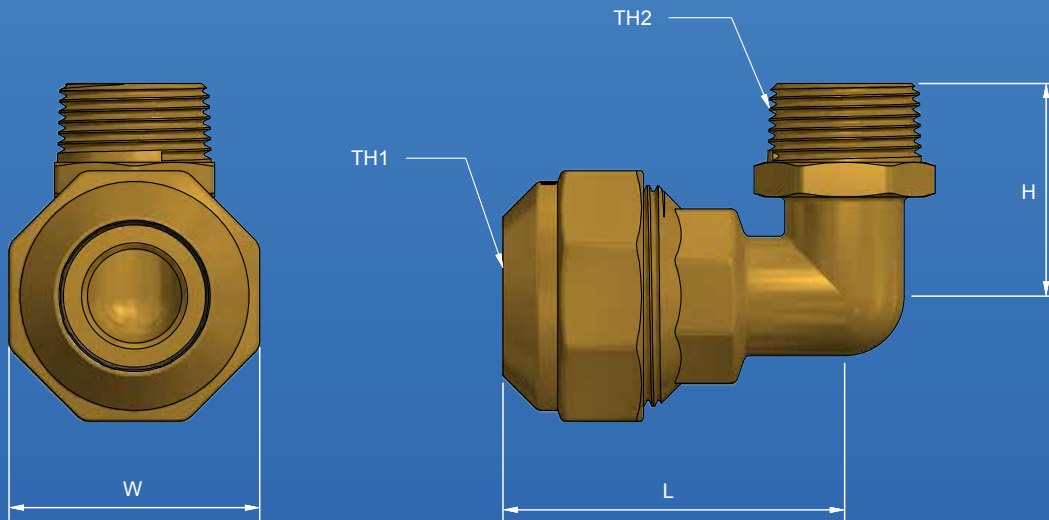

POLY CONNECTOR ELBOW PE X MI

MI ELBOW

Specifications

- Working temperature -20°C to 60°C
- Max. pressure rating 1600kPa

Features

- DR Brass
- Watermark approved
- No disassembly required, pipe can be inserted without disassembling the fitting
- Triple lip seal
- No fidly thimbles or grab rings
- Spare parts available

Austworld
PO Box 311
Ashmore City
QLD 4214

P: 1300 780 430
F: 1300 780 441
E: info@austworld.com.au
W: www.austworld.com.au

POLY CONNECTOR ELBOW PE X MI

Sizing Chart MM

| | L | W | H | TH1 | TH2 |
|--------|----|----|----|------|--------|
| AW4202 | 59 | 43 | 37 | 25PE | R 3/4" |