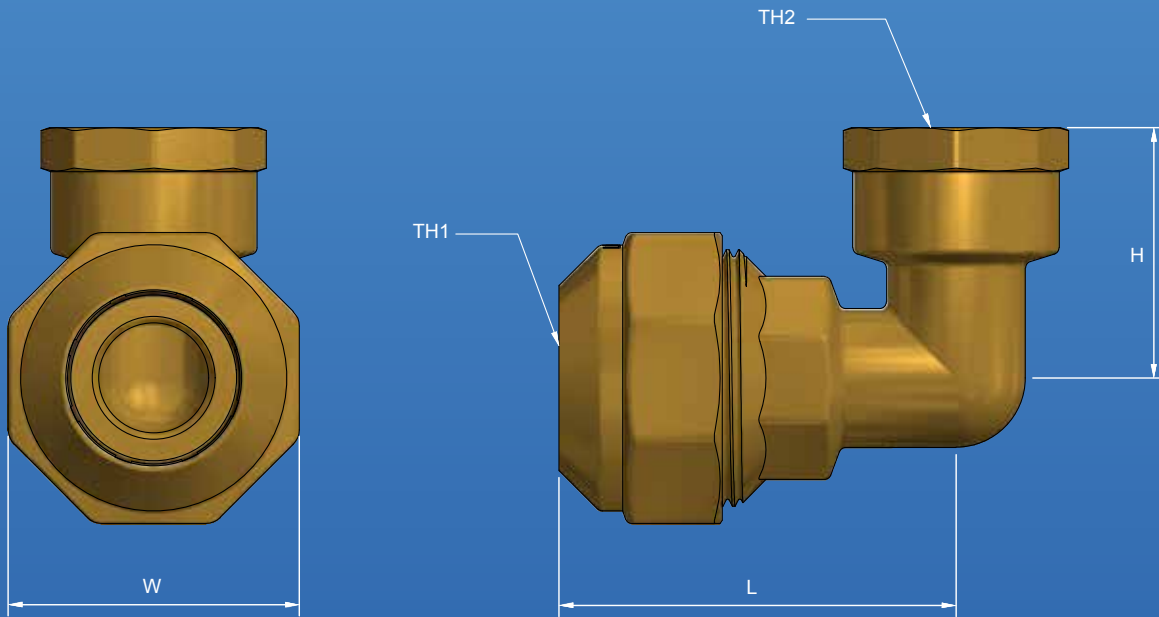

Sizing Chart MM

	L	H	W	TH1	TH2
AW4201	59	37	43	25PE	Rp 3/4"
AW4207	60	45	50	32PE	Rp 1"

Austworld
PO Box 311
Ashmore City
QLD 4214

P: 1300 780 430
F: 1300 780 441
E: info@austworld.com.au
W: www.austworld.com.au