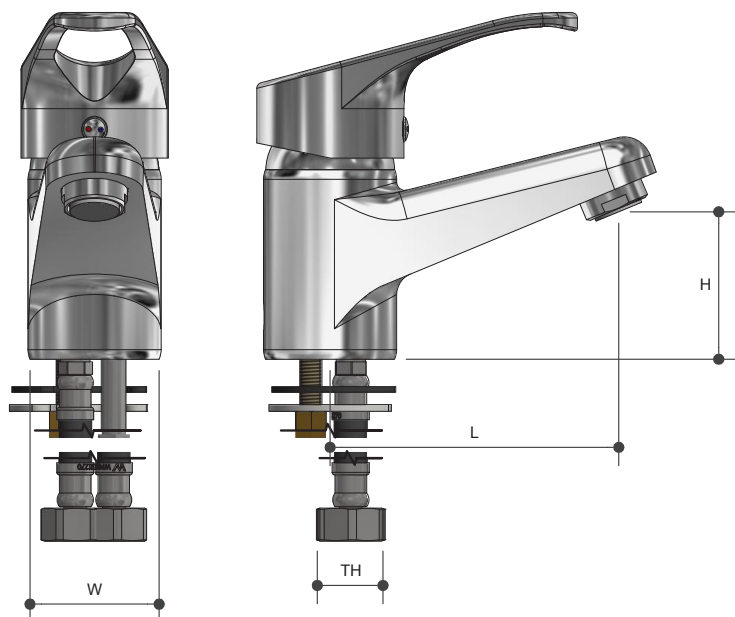

# Old Kent Basin Mixer Fixed

8940

## Product Specifications

**MT** MONOPOLY™  
T A P W A R E

### Sizing Chart [MM]

	L	H	W	TH
8940	110	51	50	6 1/2"

For more information on Monopoly Tapware, contact:  
Austworld 15 Activity Crescent, Molendinar, Queensland 4214 Australia  
P. 1300 780 430 F. 1300 780 441 E. info@austworld.com.au