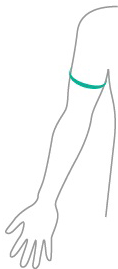

Measuring guide

Measure the circumference of mid bicep.

Ordering information

Size	Bicep (cm)	Bicep (in)
XS	24-28cm	9½-11"
S	28-32cm	11-12½"
M	32-35cm	12½-13¾"
L	35-38cm	13¾-15"
XL	38-42cm	15-16½"