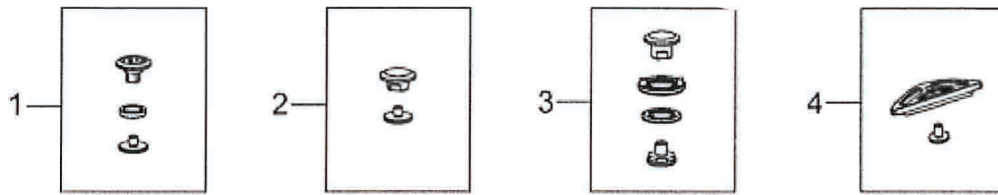

Spare Parts Diagram for WORS750

Item	Part Number	Quantity	Designation	DIN
1	753-08081	1	SPARE PARTS KIT 1	Astscheren Power Cut
2	753-08082	1	SPARE PARTS KIT 2	Astscheren Power Cut
3	753-08083	1	SPARE PARTS KIT 3	Astscheren Power Cut
4	753-08084	1	SPARE PARTS KIT 4	Astscheren Power Cut
5	707-06012200	1	TRANSLATOR-DARK GREY	707-06012200
6	742-05009	1	CUTTER	BLADE:TOP:ANVL
7A	731-09119A	2	GRIP:1K RED	731-09119A
7B	731-09163A	2	GRIP:2K:RED/GREY/COMFORT	731-09163A