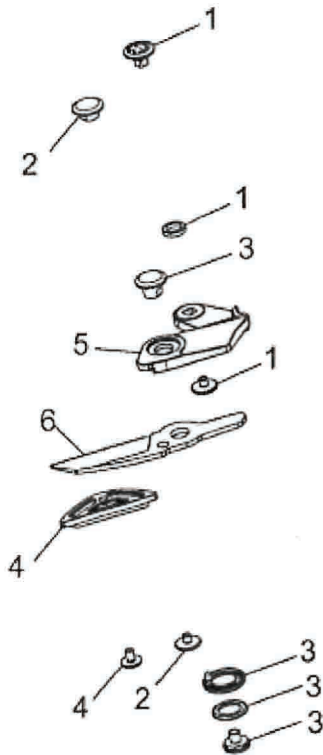

Spare Parts Diagram for WORS750

Item	Part Number	Quantity	Designation	DIN
1	753-08081	1	SPARE PARTS KIT 1	Astscheren Power Cut
2	753-08082	1	SPARE PARTS KIT 2	Astscheren Power Cut
3	753-08083	1	SPARE PARTS KIT 3	Astscheren Power Cut
4	753-08084	1	SPARE PARTS KIT 4	Astscheren Power Cut
5	707-06012200	1	TRANSLATOR-DARK GREY	707-06012200
6	742-05009	1	CUTTER	BLADE:TOP:ANVL
7A	731-09119A	2	GRIP:1K RED	731-09119A
7B	731-09163A	2	GRIP:2K:RED/GREY/COMFORT	731-09163A