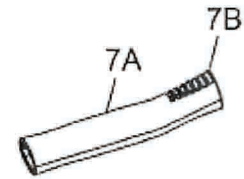

Spare Parts Diagram for WORS750

Item	Part Number	Quantity	Designation	DIN
1	753-08081	1	SPARE PARTS KIT 1	Astscheren Power Cut
2	753-08082	1	SPARE PARTS KIT 2	Astscheren Power Cut
3	753-08083	1	SPARE PARTS KIT 3	Astscheren Power Cut
4	753-08084	1	SPARE PARTS KIT 4	Astscheren Power Cut
5	707-06012200	1	TRANSLATOR-DARK GREY	707-06012200
6	742-05009	1	CUTTER	BLADE:TOP:ANVL
7A	731-09119A	2	GRIP:1K RED	731-09119A
7B	731-09163A	2	GRIP:2K:RED/GREY/COMFORT	731-09163A