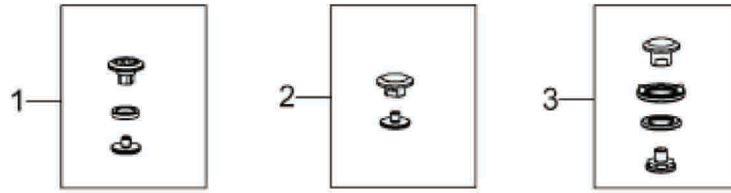

Spare Parts Diagram for WORR900T

Item	Part Number	Quantity	Designation	DIN
1	753-08081	1	SPARE PARTS KIT 1	Astscheren Power Cut
2	753-08082	1	SPARE PARTS KIT 2	Astscheren Power Cut
3	753-08083	1	SPARE PARTS KIT 3	Astscheren Power Cut
4	707-06012200	1	TRANSLATOR-DARK GREY	707-06012200
5	742-05007	1	BLADE:TOP:BYPASS	742-05007
6	731-09144	2	BUMPER:LOPPER	731-09144
7A	731-09119A	2	GRIP:1K RED	731-09119A
7B	731-09163A	2	GRIP:2K:RED/GREY/COMFORT	731-09163A