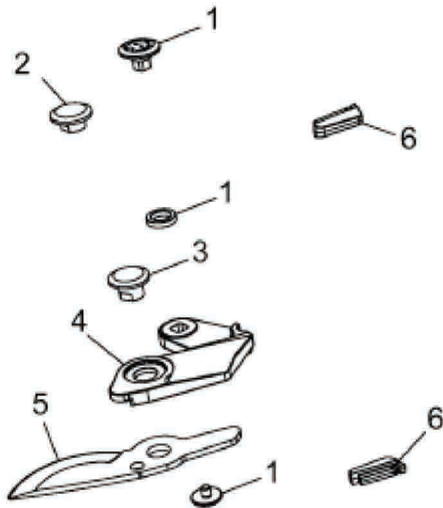

Spare Parts Diagram for WORR900T

Item	Part Number	Quantity	Designation	DIN
1	753-08081	1	SPARE PARTS KIT 1	Astscheren Power Cut
2	753-08082	1	SPARE PARTS KIT 2	Astscheren Power Cut
3	753-08083	1	SPARE PARTS KIT 3	Astscheren Power Cut
4	707-06012200	1	TRANSLATOR-DARK GREY	707-06012200
5	742-05007	1	BLADE:TOP:BYPASS	742-05007
6	731-09144	2	BUMPER:LOPPER	731-09144
7A	731-09119A	2	GRIP:1K RED	731-09119A
7B	731-09163A	2	GRIP:2K:RED/GREY/COMFORT	731-09163A