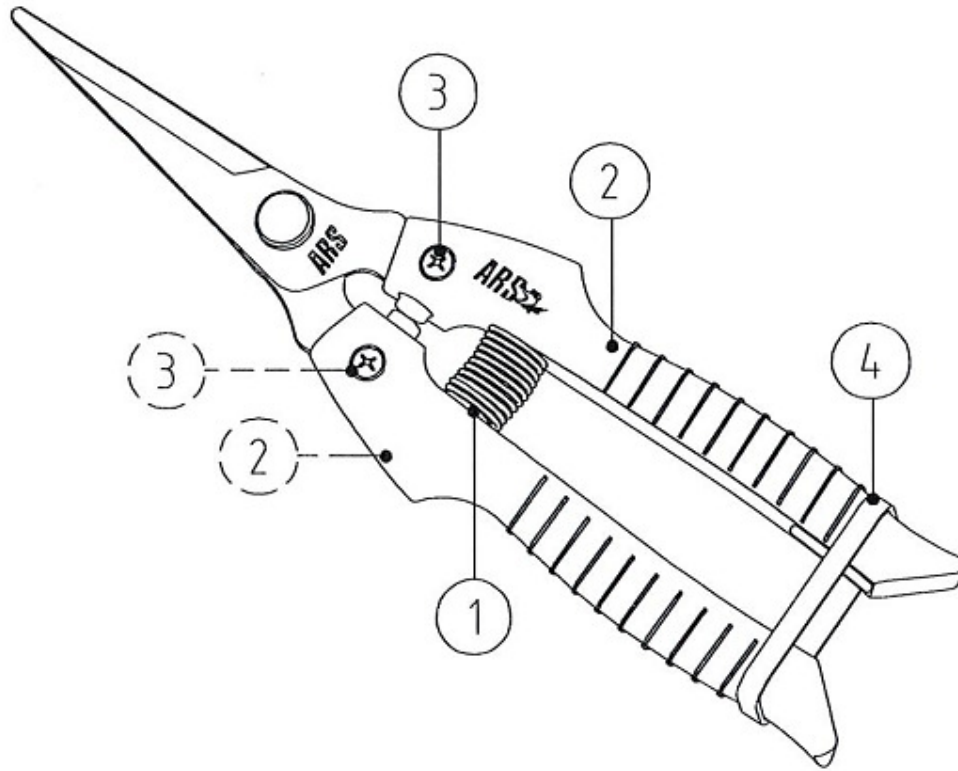

Parts Diagram for ARSE45

Blade: ARSE45-1 Replacement Blades - ARSE45

- | | |
|------------|---|
| 1. ARSP188 | Replacement Spring for ARSE30/45/45B |
| 2. | Grip for ARSE45 |
| 3. ARSP190 | Replacement Screw/Nut for ARSE30/45B |
| 4. ARSP161 | Replacement Rubber Strap for AR310/300L |

*Parts in grey not stocked