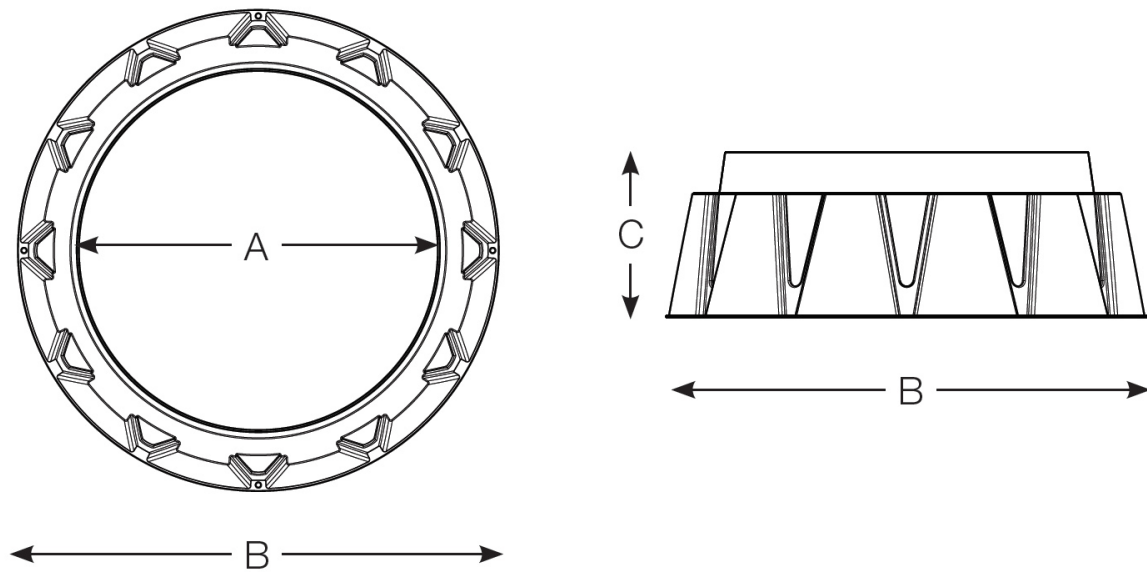

- Protection for paved surrounds, roads & walkways
- Tapered sides with integral ribbed construction to help prevent root swirl
- Tough moulded construction
- Integral Lawn Edge
- Recycled polyethylene

RootDirector™ RDCi600

The C series RootDirector™ range carries forward the function of the original RD640 Root Director, including tapered sides, root training ribs, and seamless sides, with the additional benefit of an integrated circular lawn edge at the top surface for a neat finish to your project. Root Director C series is available in two sizes to suit the most popular root-ball dimensions.

Product Code

RDCi600

WSUD

No

Material Specifications

Recycled Polyethylene

Dimensions

A - 600mm