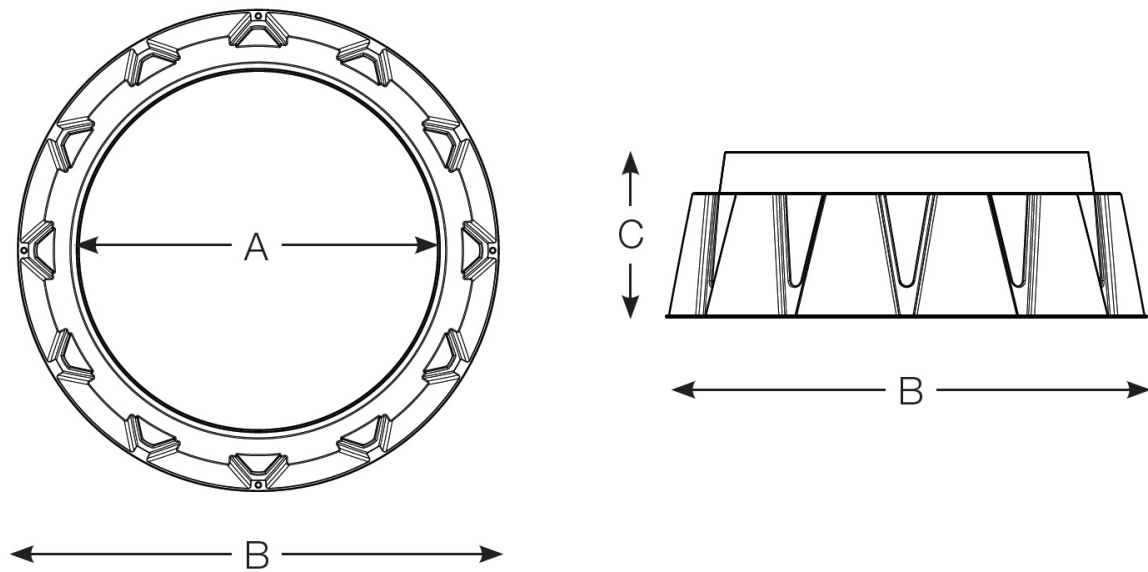

- Protection for paved surrounds, roads & walkways
- Tapered sides with integral ribbed construction to help prevent root swirl
- Tough moulded construction
- Integral Lawn Edge
- Recycled polyethylene

RootDirector™ RDC900

The C series RootDirector™ range carries forward the function of the original RD640 Root Director, including tapered sides, root training ribs, and seamless sides, with the additional benefit of an integrated circular lawn edge at the top surface for a neat finish to your project. Root Director C series is available in two sizes to suit the most popular root-ball dimensions.

Product Code

RDC900

WSUD

No

Material Specifications

Recycled Polyethylene

Dimensions

A - 900mm