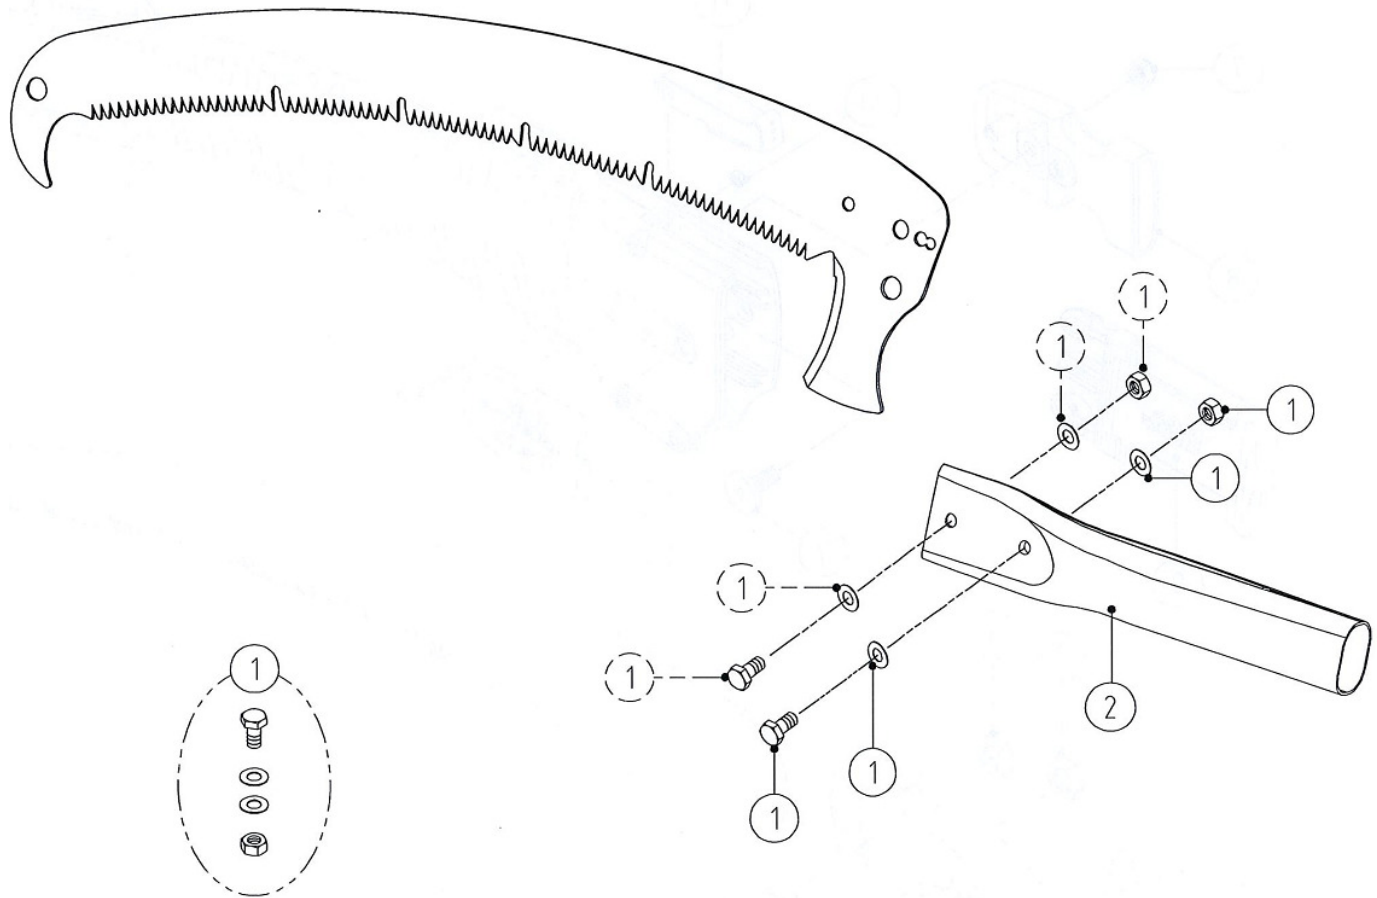

Parts Diagram for ARUV47

Blade: ARUV471 Replacement Saw Blade - ARUV47

- 1. ARSP146 Bolt, Washers & Nut For ARUV40/47
- 2. ARJG1 Replacement Handle for ARUV40/47

*Parts in grey not stocked