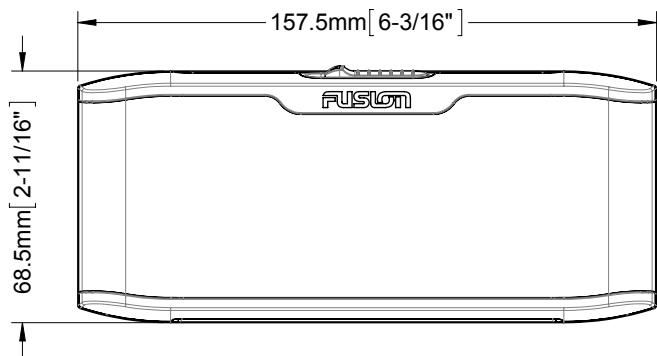

FEATURES

- Android and Apple Media Support: Previous and Current Apple range support in addition to Android devices that fit within the mounting constraints of the dock
- 3 x 150mm adaptor cables: Apple 30-pin connector, Apple Lightning connector and Micro-USB adaptor cable.
- Mounting Depth: 154mm (6-1/16") - houses both iPhone 5 & Samsung Galaxy S3/S4
- Water Resistant Design: Complies with International IPx5 standards
- Easy Charge Integration: Charges your device while housed inside
- 2M (6ft 6") installation cable: Added length for improved installation
- Stainless Locking Mechanism: Stronger and easy to use

MS-UNIDOCK

Compatible with the following FUSION Marine Stereos: MS-AV700, MS-AV700i, MS-RA205 and MS-IP700i

Specifications:

- 3 x 150mm Adaptor Cables included (Apple 30-pin, Apple Lightning and Micro-USB)
- 2M (6ft 6") Installation Cable
- IPx5 Water Resistant (On the front of the dock when correctly bulkhead mounted)
- MS-UNIDOCK Dimensions: 179mm 7-1/16" (L) x 157.5mm 6-3/16" (W) x 68.5mm 2-11/16" (H)
- Mounting Depth 154mm (6-1/16")

SHIPPER INFO

DIMENSIONS (WIDTH x HEIGHT x DEPTH)

TBA		
CUBIC:	TBA ft3	TBA m3
GROSS WEIGHT:	TBA lbs	TBA kg
NET WEIGHT:	TBA lbs	TBA kg
BOXES PER SHIPPER:	TBA	

GIFTBOX INFO

DIMENSIONS (WIDTH x HEIGHT x DEPTH)