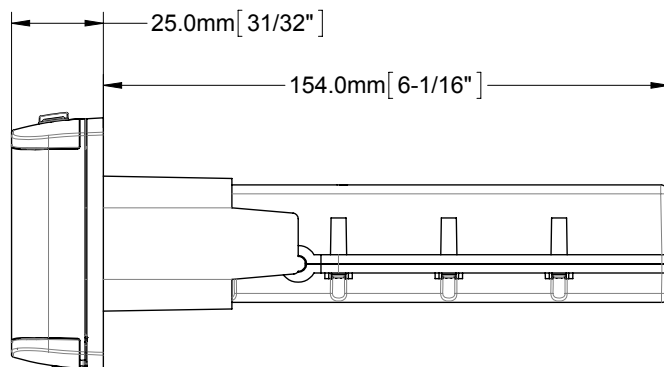

MS-UNIDOCK

Compatible with the following FUSION Marine Stereos: MS-AV700, MS-AV700i, MS-RA205 and MS-IP700i

Specifications:

- 3 x 150mm Adaptor Cables included (Apple 30-pin, Apple Lightning and Micro-USB)
- 2M (6ft 6") Installation Cable
- IPx5 Water Resistant (On the front of the dock when correctly bulkhead mounted)
- MS-UNIDOCK Dimensions: 179mm 7-1/16" (L) x 157.5mm 6-3/16" (W) x 68.5mm 2-11/16" (H)
- Mounting Depth 154mm (6-1/16")

SHIPPER INFO

DIMENSIONS (WIDTH x HEIGHT x DEPTH)

TBA		
CUBIC:	TBA ft3	TBA m3
GROSS WEIGHT:	TBA lbs	TBA kg
NET WEIGHT:	TBA lbs	TBA kg
BOXES PER SHIPPER:	TBA	

GIFTBOX INFO

DIMENSIONS (WIDTH x HEIGHT x DEPTH)