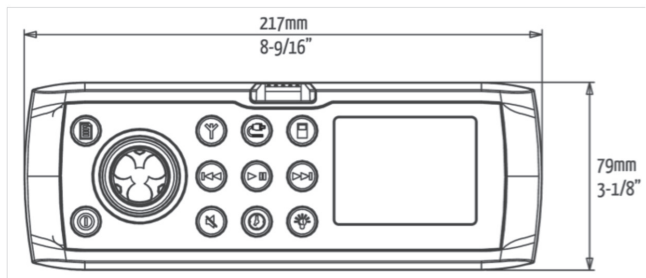

ETHERNET READY

Supports FUSION-Link Certified MFD's plus the iPad, iPhone and Android remote app available for download

INNOVATIVE 4 ZONE CONTROL

Adjust the volume and subwoofer level in four separate zones onboard your vessel. Zones are nameable for added convenience. Have loud music in the cockpit and quieter music in the saloon.

Note: A Software upgrade is required before Android and Bluetooth functionality can be accessed.

EAN

SHIPPER INFO

DIMENSIONS (WIDTH x HEIGHT x DEPTH)

590mm W x 240mm H x 275mm D
(23-1/94" x 9-1/16" x 10-13/16")