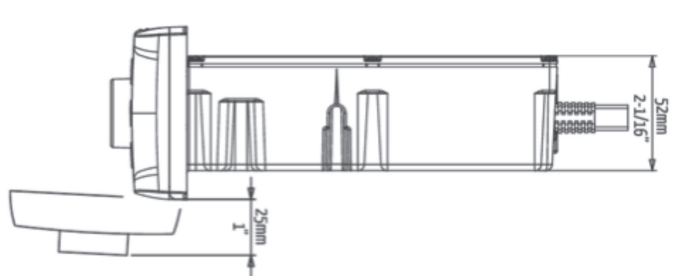

Note: A Software upgrade is required before Android and Bluetooth functionality can be accessed.

EAN

SHIPPER INFO

DIMENSIONS (WIDTH x HEIGHT x DEPTH)

590mm W x 240mm H x 275mm D
(23-1/94" x 9-1/16" x 10-13/16")