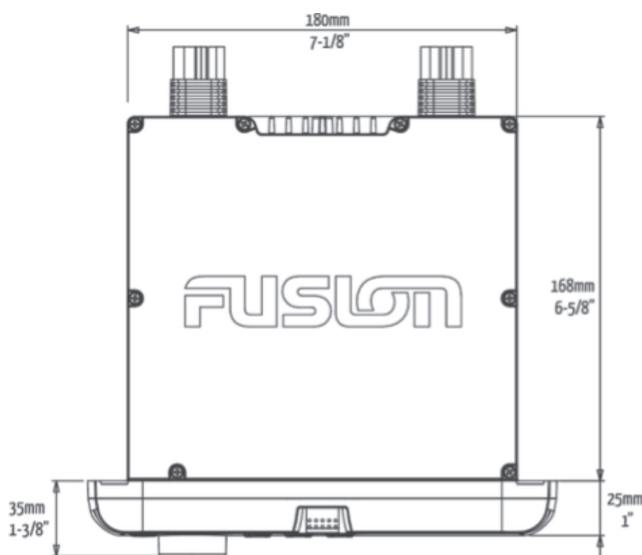

Note: A Software upgrade is required before Android and Bluetooth functionality can be accessed.

EAN

SHIPPER INFO

DIMENSIONS (WIDTH x HEIGHT x DEPTH)

590mm W x 240mm H x 275mm D
(23-1/94" x 9-1/16" x 10-13/16")