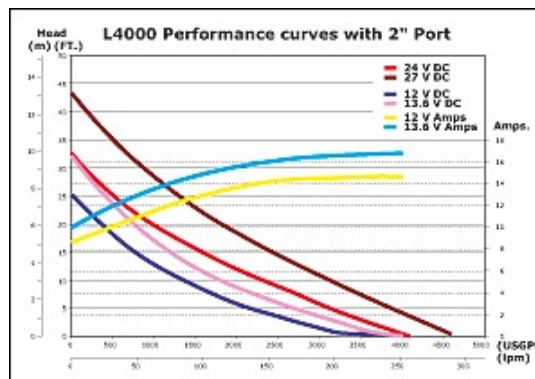

Pump	L4000	L4000
Aquavolt Part No	700066	700067
Johnson Pump Part No	32-2200-01/02	32-4000-01/02
Open flow @13,6/27,2V	258 L/min	258 L/min
Flow(1m head) @ 13,6/27,2V	196L/min	196L/min
Voltage (V dc)	12V	24V
Current draw	19,5A	10A
Fuse rating	25A	15A
Wire size	2mm²	2mm²
Dimensions L x W x H mm	d121x216	d121x216
Outlet diameter	37&52mm (1 ½ & 2")	37&52mm (1 ½ & 2")
Weight	2,45kg	2,45kg

Use with

- Bilge pump float switches

700100 (34-888)
700102 (34-1900B12V)
700104 (34-1900B-24V)
700106 (34-3603)

- Bilge pump switch panel

700200 (34-1224)
700202 (34-1224-24V)

- •

Spare parts

No Spare parts are available for these pumps.