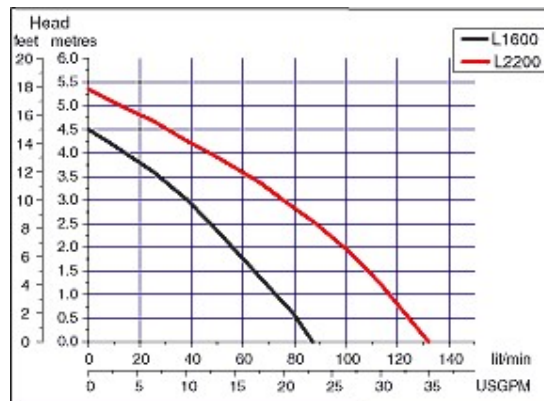

#### Use with

- Bilge pump float switches

700100 (34-888)  
 700102 (34-1900B12V)  
 700104 (34-1900B-24V)  
 700106 (34-3603)

- Bilge pump switch panel

700200 (34-1224)  
 700202 (34-1224-24V)

- 