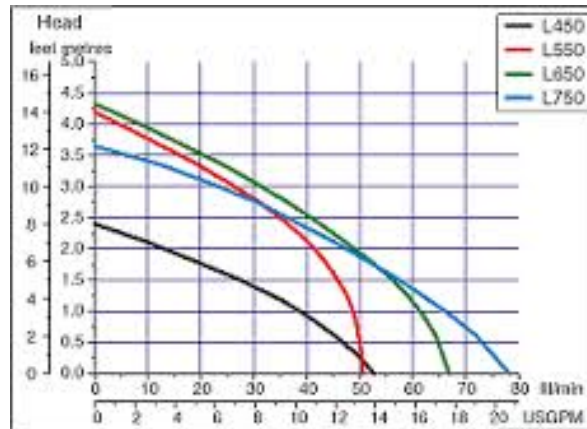

Pump	L550 LB	L750 LB
Aquavolt Part No	70050	700052
Johnson Pump Part No	32-33703LB-01	32-33103LB-01
Open flow @13,6V	50 L/min	73 L/min
Flow(1m head) @ 13,6V	44L/min	60L/min
Voltage (Vdc)	12V	12V
Current draw	3,0A	3,0A@12V
Fuse rating	5A	5A/3A
Dimensions L x W x H mm	155x122x87	108x122x87
Outlet diameter	19mm (3/4")	22mm (1 1/8")
Weight	0.35kg	0.35kg

Use with

- Bilge pump float switches
  - 700100 (34-888)
  - 700102 (34-1900B12V)
  - 700104 (34-1900B-24V)
  - 700106 (34-3603)
- Bilge pump switch panel
  - 700200 (34-1224)
  - 700202 (34-1224-24V)