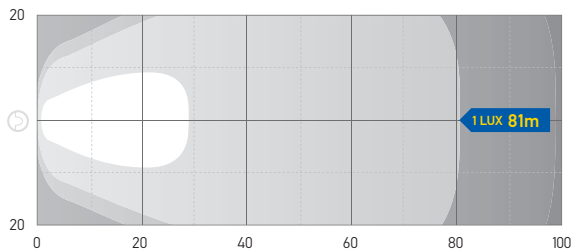

1555LED

1555LEDLR

1555LEDHD

<b>1555LED</b>	LED FF Work Lamp - Close Range • 9-33V DC
<b>1555LEDLR</b>	LED FF Work Lamp - Long Range • 9-33V DC
<b>1555LEDHD</b>	LED FF Work Lamp - HD Bracket • Close Range • 9-33V DC
Voltage	Multivolt™ (9-33V DC)
Wattage	43W
Mounting	Stainless steel bracket for upright or pendant mounting
Lead Length	2.0 metres
Temp. Range	-40°C to +50°C
Protection	Reverse polarity, overheating, spike and over voltage protection. Sealed against dust and moisture to IP6K7 and IP6K9K.

### Power Beam 3000 LED Close Range 2.5m high at 5°