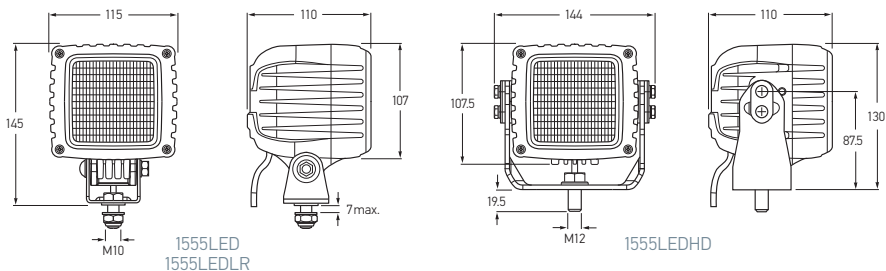

## Power Beam 3000 Series

Extremely powerful and compact LED work lamp equipped with a total of 16 high-power LEDs (5700°K) for an unbeatable white light output far superior to Xenon Gas Discharge, rated at 3000 lumens. Equipped with sturdy die-cast aluminium housing, stainless steel bracket, nylon dispersion lens and free-form (FF) reflector for optimum illumination and maximum mechanical resistance. Available with heavy-duty trunnion mounting bracket (1555LEDHD).

1555LED

1555LEDLR

1555LEDHD

<b>1555LED</b>	LED FF Work Lamp - Close Range • 9-33V DC
<b>1555LEDLR</b>	LED FF Work Lamp - Long Range • 9-33V DC
<b>1555LEDHD</b>	LED FF Work Lamp - HD Bracket • Close Range • 9-33V DC
Voltage	Multivolt™ (9-33V DC)
Wattage	43W
Mounting	Stainless steel bracket for upright or pendant mounting
Lead Length	2.0 metres
Temp. Range	-40°C to +50°C
Protection	Reverse polarity, overheating, spike and over voltage protection. Sealed against dust and moisture to IP6K7 and IP6K9K.

### Power Beam 3000 LED Close Range 2.5m high at 5°

### Power Beam 3000 LED Long Range 2.5m high at 1°

9.1517.08

Accessory	Description
9.1517.08	Universal stainless steel pedestal bracket