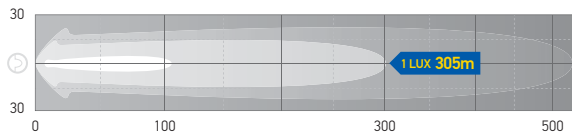

Power Beam 3000 LED Long Range 2.5m high at 1°

Accessory	Description
9.1517.08	Universal stainless steel pedestal bracket