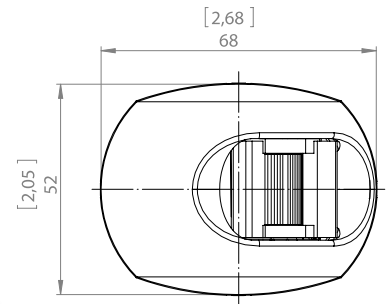

Mounting

Side-mount, pre-wired with 200 mm cable
2 x 0.30 mm² / AWG 22,
2-hole mounting

Electric

Invers polarity protection included,
bulb included

1

2

Stainless steel covers

3

4

Deck-mount or under step!

No.		Description	Ship size	Wattage	Visibility	Housing colour	Mounting	Voltage	Article number
1		Starboard	< 50 m / < 164 ft.	1,5 W	2 nm	Black	side-mount	12 V, 24 V	3850001000
		Starboard	< 50 m / < 164 ft.	1,5 W	2 nm	White	side-mount	12 V, 24 V	3850101000
2		Port	< 50 m / < 164 ft.	1,5 W	2 nm	Black	side-mount	12 V, 24 V	3851001000
		Port	< 50 m / < 164 ft.	1,5 W	2 nm	White	side-mount	12 V, 24 V	3851101000
3		Stern	< 50 m / < 164 ft.	1,5 W	2 nm	Black	side-mount	12 V, 24 V	3852001000
		Stern	< 50 m / < 164 ft.	1,5 W	2 nm	White	side-mount	12 V, 24 V	3852101000
4		Bicolor	< 20 m / < 65 ft.	3 W	2 nm	Black	deck-mount	12 V, 24 V	3863001000
		Bicolor	< 20 m / < 65 ft.	3 W	2 nm	White	deck-mount	12 V, 24 V	3863101000