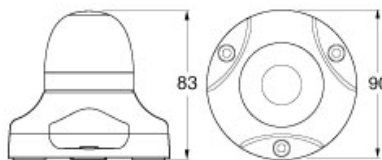

98091100

LED 360° Multi-flash Compatible Signal Lamp - White

<b>Description</b>	Multi-purpose LED 360° multi-flash signal lamps with Grilamid® lens available in four signal colours and white. This range of warning lamps has 10 programmable flash modes, and can be synchronised to flash alternately or in unison. Optic appears clear until illuminated.
<b>Mounting</b>	Upright mounting with three point mount.
<b>Voltage</b>	Multivolt™ for optimum brightness at input voltages from 9 to 33 volts.
<b>Power Consumption</b>	Less than 5W (less in flashing modes)
<b>Protection</b>	Reverse polarity overvoltage and transient spike circuit protection IP 67 (Protection against dust and temporary water immersion)
<b>Cable Length</b>	Pre-wired with 2.5m of cable.
<b>Compliance</b>	e4 03 1679
<b>Lens Material</b>	Grilamid®
<b>Note</b>	Also available <i>without Multi-flash function.</i>

98091100

All dimensions in mm

Hella Multi-flash

Selectable Flash Patterns

Note: Multi-flash lamps can also function continuously on.