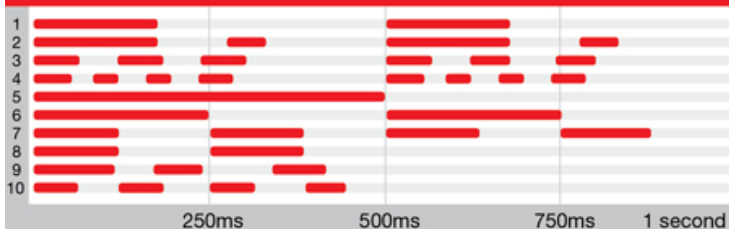

98091100

LED 360° Multi-flash Compatible Signal Lamp - White

<b>Description</b>	Multi-purpose LED 360° multi-flash signal lamps with Grilamid® lens available in four signal colours and white. This range of warning lamps has 10 programmable flash modes, and can be synchronised to flash alternately or in unison. Optic appears clear until illuminated.
<b>Mounting</b>	Upright mounting with three point mount.
<b>Voltage</b>	Multivolt™ for optimum brightness at input voltages from 9 to 33 volts.
<b>Power Consumption</b>	Less than 5W (less in flashing modes)
<b>Protection</b>	Reverse polarity overvoltage and transient spike circuit protection IP 67 (Protection against dust and temporary water immersion)
<b>Cable Length</b>	Pre-wired with 2.5m of cable.
<b>Compliance</b>	e4 03 1679
<b>Lens Material</b>	Grilamid®
<b>Note</b>	Also available <i>without Multi-flash function.</i>

98091100

All dimensions in mm

Hella Multi-flash

Selectable Flash Patterns

Note: Multi-flash lamps can also function continuously on.