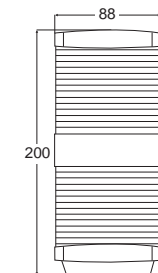

Packaging for aftermarket presentation

Material Description UV and impact resistant plastic housing and lens
Minimum Visible Distance Port and Starboard 2 Nautical Mile, Stern 2 Nautical Mile All Round White / Anchor 2 Nautical Mile
Bulb 12V / 25W BAY15d included
Installation Horizontal surface mount
Cable Entry Through base plate with rubber grommet
Degree of Protection IP 55
Approvals IMO COLREG, BSH, USCG, ABYC A-16, RINA(I) NMSC, Maritime NZ