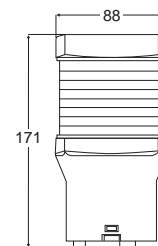

Packaging for aftermarket presentation

Material Description UV and impact resistant plastic housing and lens
Minimum Visible Distance Port and Starboard 2 Nautical Mile, Stern 2 Nautical Mile All Round White / Anchor 2 Nautical Mile
Bulb 12V / 25W BAY15d included
Installation Horizontal surface mount
Cable Entry Through base plate with rubber grommet
Degree of Protection IP 55
Approvals IMO COLREG, BSH, USCG, ABYC A-16, RINA(I) NMSC, Maritime NZ

This anchor lamp model also has an additional flashing strobe function to attract attention in emergencies.

Housing Description UV and impact resistant plastic housing and lens
Minimum Visible Distance 2 Nautical Mile
Bulb 12V / 10W BAY15d included
Strobe 12V Xenon strobe included (60 flashes per minute)
Installation Horizontal surface mount
Cable Entry Through base plate with rubber grommet
Degree of Protection IP 55
Approvals IMO COLREG, BSH, USCG, ABYC A-16, RINA(I) NMSC, Maritime NZ