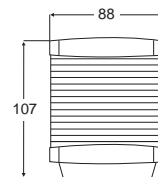

Packaging for aftermarket presentation

Material Description UV and impact resistant plastic housing and lens
Minimum Visible Distance Port and Starboard 2 Nautical Mile, Stern 2 Nautical Mile All Round White / Anchor 2 Nautical Mile
Bulb 12V / 25W BAY15d included
Installation Horizontal surface mount
Cable Entry Through base plate with rubber grommet
Degree of Protection IP 55
Approvals IMO COLREG, BSH, USCG, ABYC A-16, RINA(I) NMSC, Maritime NZ

This anchor lamp model also has an additional flashing strobe function to attract attention in emergencies.

Housing Description UV and impact resistant plastic housing and lens
Minimum Visible Distance 2 Nautical Mile
Bulb 12V / 10W BAY15d included
Strobe 12V Xenon strobe included (60 flashes per minute)
Installation Horizontal surface mount
Cable Entry Through base plate with rubber grommet
Degree of Protection IP 55
Approvals IMO COLREG, BSH, USCG, ABYC A-16, RINA(I) NMSC, Maritime NZ