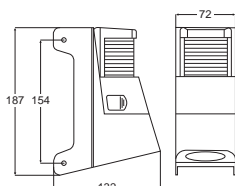

Housing arms flex to fit around mast profile

**Degree of Protection**

IP X4

**Maximum Output**

Deck lamp 12V / 20W

**Approvals**

IMO COLREG, USCG, ABYC A-16, RINA(I)

NMSC, Maritime NZ