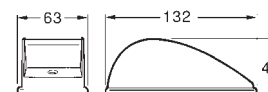

2492 Series Position Lamps

Port and Starboard Lamps for vertical surface mounting

1 Nautical Mile visibility.
Impact resistant matt black or matt white housings.
Rubber mounting base.

Housing Description UV and impact resistant plastic housing and lens
Minimum Visible Distance 1 Nautical Mile
Bulb 12V / 5W SV8.5 included
Installation Vertical surface mount. Rubber mounting base.
Approvals NMSC, Maritime NZ