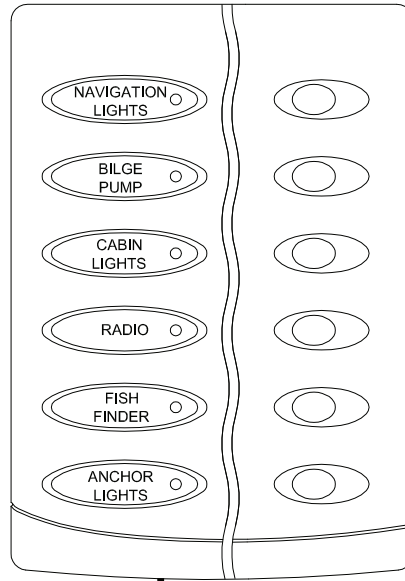

OUTBOARD

B-

B+

NEGATIVE BUSS

FUSE

OPTIONAL

FUSE

OPTIONAL

START BATTERY

HOUSE BATTERY