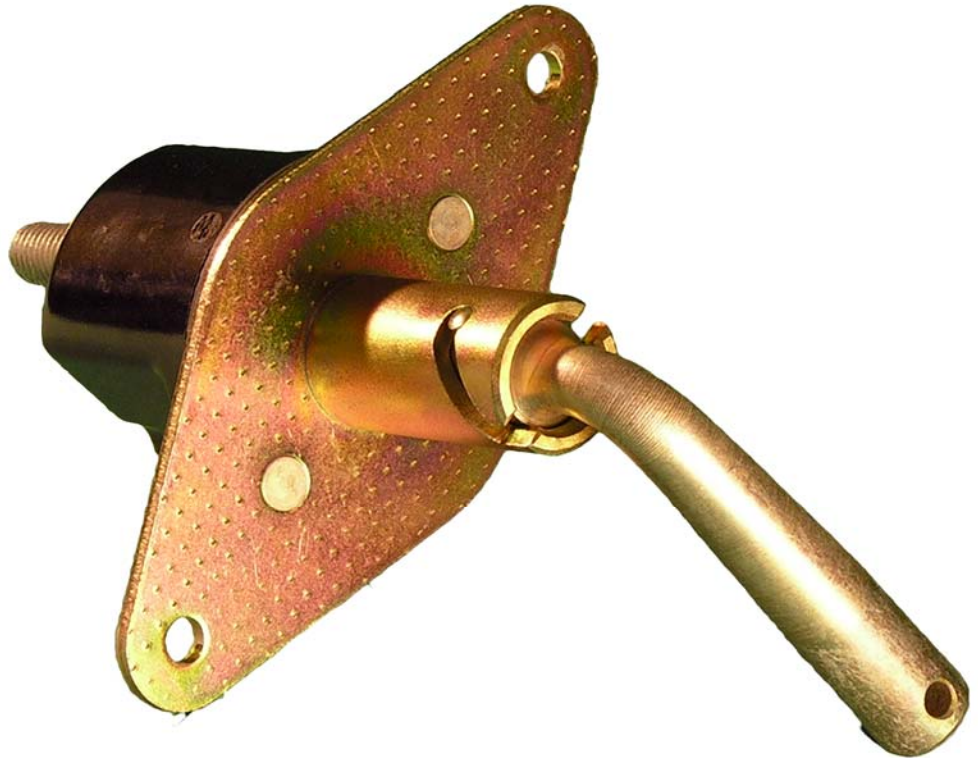

Hella Heavy Duty Battery Switch

I_{max}: 100A continuous
5000A @12V for 10s
2500A @24V for 10s
Ingress Protection: IPX4

- Hella battery switch, heavy duty, single pole, impact resistant plastic housing and galvanized steel flange, boss and removable key. Rated 100A continuous. Max intermittent load 5000A@12V for 10 seconds (or 2500A@24V for 10s). M10 studs.
- Cutout d24mm, fastening holes d6,5mm, pitch 100mm. Flange 120mm x 58mm. Protrusion 62mm, intrusion 47mm. Spare key see 151931.

Part Number: 150001

Description: Hella Heavy
 Duty Battery Key Switch
 (Hella 4653)