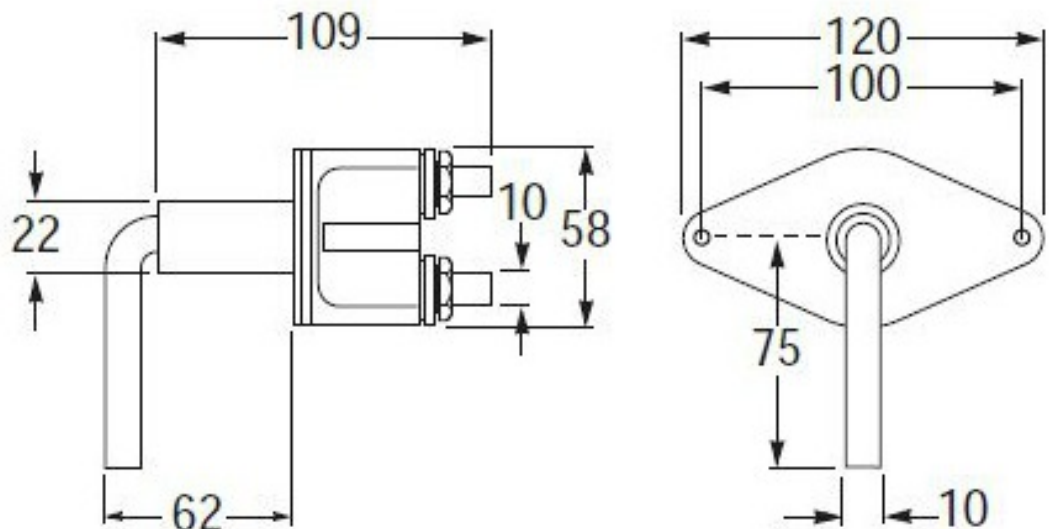

Hella Heavy Duty Battery Switch

I_{max}: 100A continuous
5000A @12V for 10s
2500A @24V for 10s
Ingress Protection: IPX4

- Hella battery switch, heavy duty, single pole, impact resistant plastic housing and galvanized steel flange, boss and removable key. Rated 100A continuous. Max intermittent load 5000A@12V for 10 seconds (or 2500A@24V for 10s). M10 studs.
- Cutout d24mm, fastening holes d6,5mm, pitch 100mm. Flange 120mm x 58mm. Protrusion 62mm, intrusion 47mm. Spare key see 151931.

Part Number: 150001

Description: Hella Heavy
 Duty Battery Key Switch
 (Hella 4653)