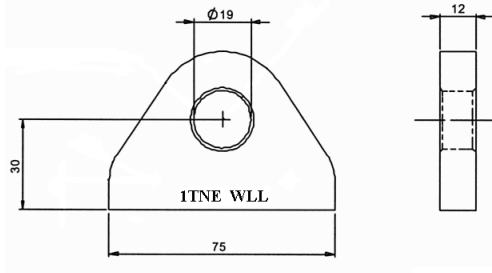

1 TONNE

Part Number
WLUG01

2 TONNE

Part Number
WLUG02

3 TONNE

Part Number
WLUG03

5 TONNE

Part Number
WLUG05

10 TONNE

Part Number
WLUG10

Material: GR350 STEEL