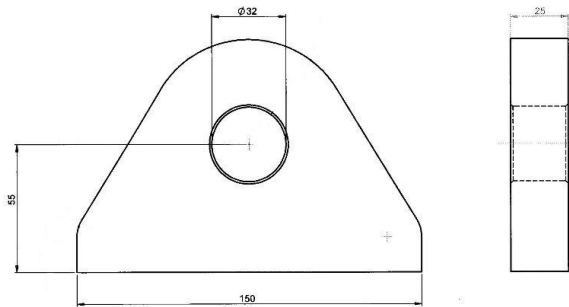

1 TONNE

Part Number
WLUG01

2 TONNE

Part Number
WLUG02

3 TONNE

Part Number
WLUG03

5 TONNE

Part Number
WLUG05

10 TONNE

Part Number
WLUG10

Material: GR350 STEEL