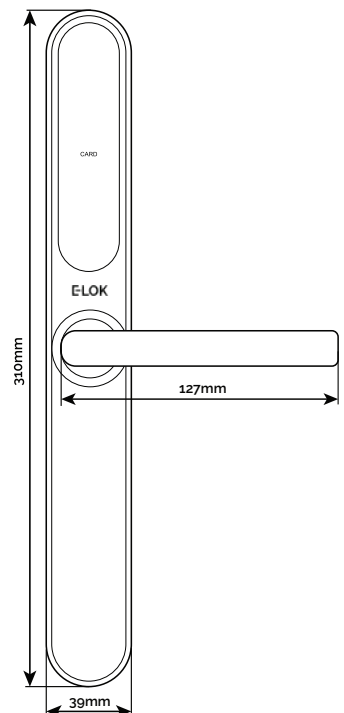

ELOK

E-LOK.com
sales@elementshardware.co.nz